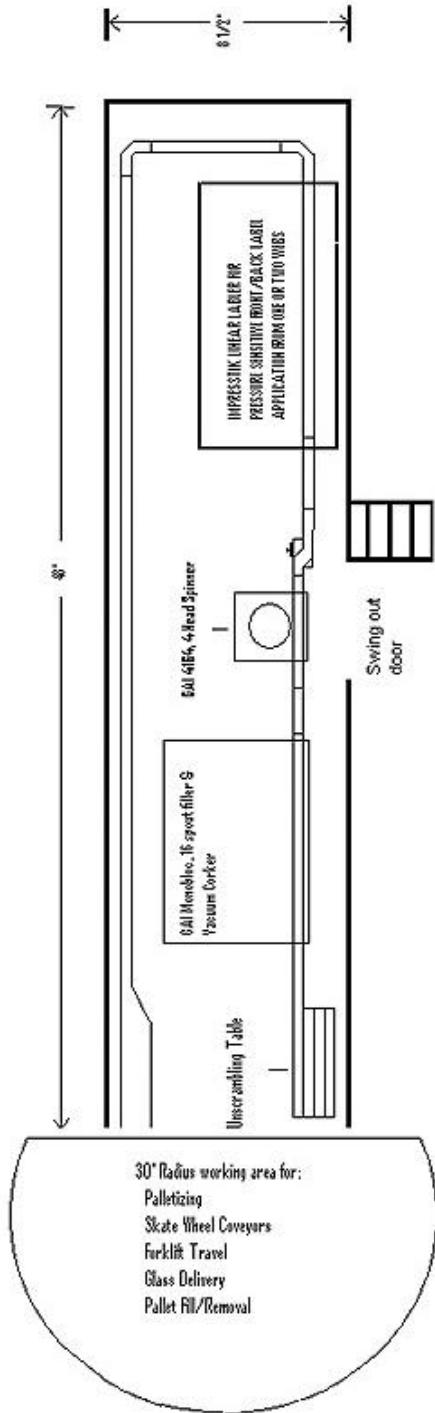

Signature Mobile Bottlers, Inc.

TRUCK #1 DIAGRAM AND DIMENSIONS

TRUCK DIMENSIONS

- Trailer Length 48'
- Trailer Length with Tractor 62'
- Trailer Height 13'8"
- Trailer Weight 48,000 lbs.

WORKING SPACE REQUIRED

- Length w/o tractor 78'
- Length w/tractor 92'
- Width 20'

NOTE: Working space is calculated by trailer length plus 30' radius at the rear of the trailer.